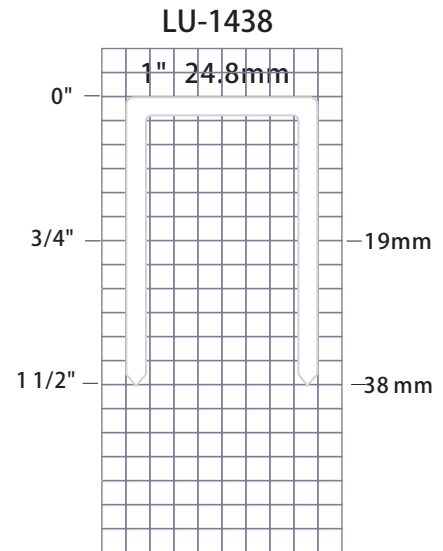

LU-1438

Staplers

14 GA Wide Crown Stapler

▲ Features

- Patented Quick Release Nose Cover
- 360° Adjustable Air Deflector
- Heavy adjustable air deflector
- Sequential Fire Trigger Available (#25205301A)

▲ Applications

- Door, Window
- Trusses
- General Construction

▲ Fasteners

- Compatible with Pasloe 4150W-14, Spotnails Ms2440
- \square .070 x .082" / 1.8 x 2.1mm

▲ Tool Specifications

Weight	Dimensions (L x W x H)	Operating Pressure	Lead Capacity
3.1 kgs	356 x 95 x 290 mm	6-8 kg / cm ²	116 staples
6.82 lbs	14.01 x 3.74 x 11.41"	85-110 psi	116 staples