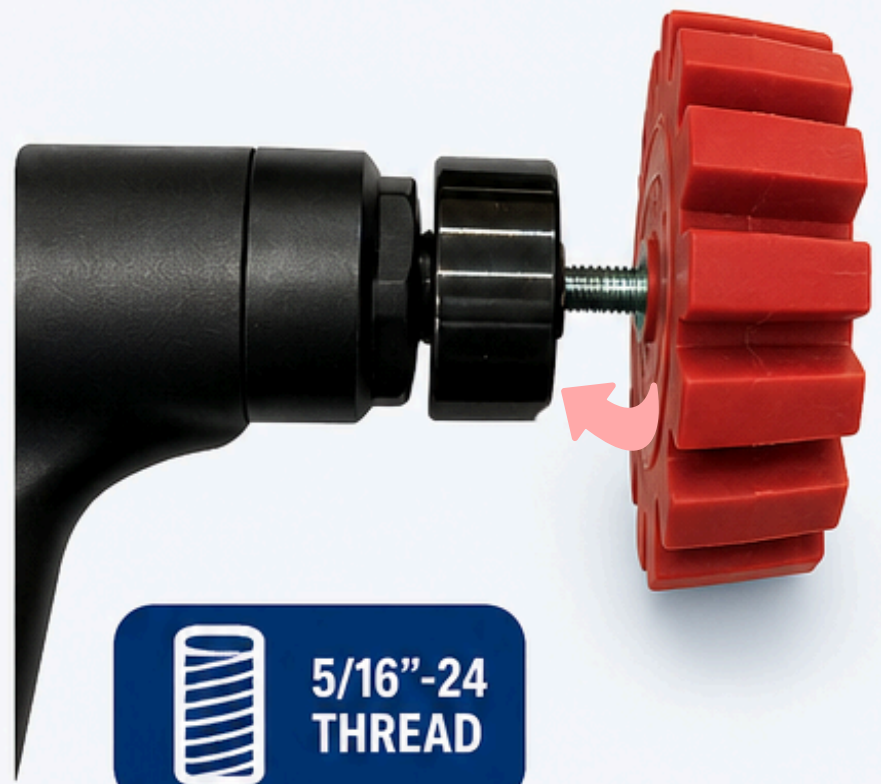

### SEAMLESS TOOL INTEGRATION

#### VERSATILE ADAPTORS AVAILABLE

Includes 1/4" or 7/16" Hex adaptors to effortlessly connect with your existing shop tools.

1/4" HEX

7/16" HEX

#### DIRECT FIT

Connects directly to standard 5/16"-24 thread power tools.

5/16"-24  
THREAD