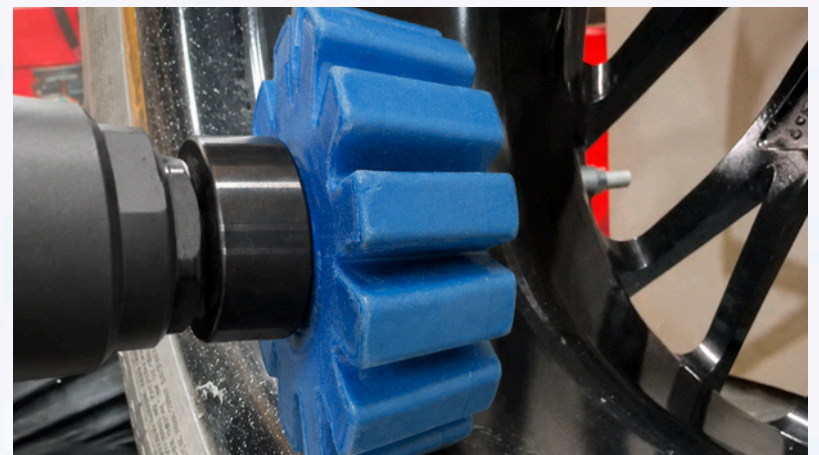

#### TRUE UNIVERSAL APPLICATION

One pad fits all. No need to switch tools when working on different vehicles, including modern electric vehicles (EVs) like Tesla.

#### RIM & ADHESIVE SAFE

Easily removes stubborn foam glue from aluminum rims without leaving a single scratch.